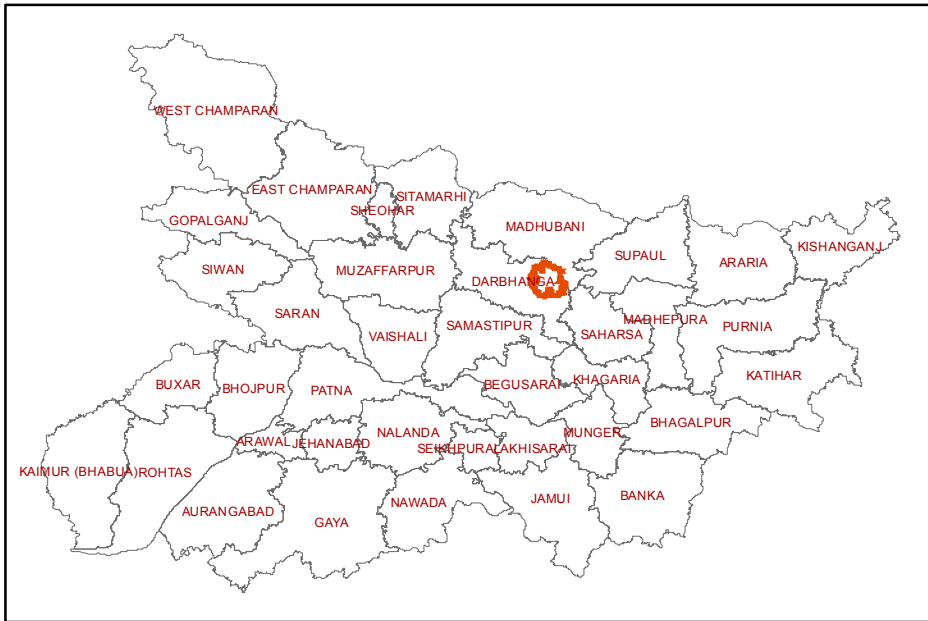

081-Alinagar (DARBHANGA)

INDEX

-  DISTRICT HEAD QUARTER
-  AIRPORT
-  TOURIST PLACE
-  BSNL EXCHANGE
-  NATIONAL HIGHWAY
-  STATE HIGHWAY
-  DISTRICT ROAD
-  RAILWAYLINE
-  ASSEMBLY BOUNDARY